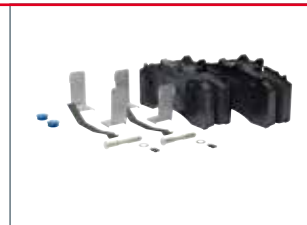

For SB 3745

OEM see 09.801.08.15.0

Item no. 6609898

From 1 unit

88.00

From 6 units

82.00

Original BPW brake lining set