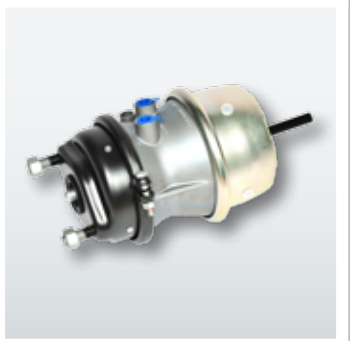

Kögel Spare Parts Brake Campaign Weeks

Brake campaign weeks
from 01/09/2017 – 31/10/2017

Original SAF screw Integral brake disc

M 12 x 1.5 x 75
for 19.5" + 22.5" brake discs

OEM see 4 375 1005 12

Item No. 6500518

1.80

Item similar to illustration.

Original SAF screw Flange brake disc

M 14 x 1.5 x 65
for 19.5" + 22.5" brake discs

OEM see 4 375 1009 11

Item No. 6610946

2.00

Original SAF brake disc

22.5", Ø 430 mm
INTEGRAL brake disc

OEM see 4 079 0013 03

Item no. 6604093

From 1 unit

97.50

From 6 units

94.00

Original SAF brake disc