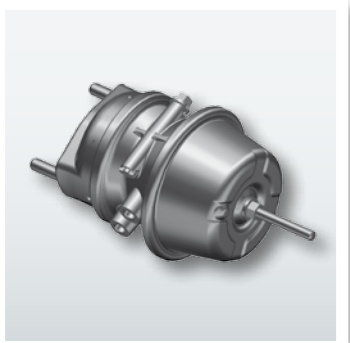

Kögel Spare Parts Brake Campaign Weeks

Brake campaign weeks
from 01/09/2017 – 31/10/2017

Original SAF screw Integral brake disc

M 12 x 1.5 x 75
for 19.5" + 22.5" brake discs

OEM see 4 375 1005 12

Item No. 6500518

1.80

Item similar to illustration.

Original SAF screw Flange brake disc

M 14 x 1.5 x 65
for 19.5" + 22.5" brake discs

OEM see 4 375 1009 11

Item No. 6610946

2.00

Original SAF brake disc